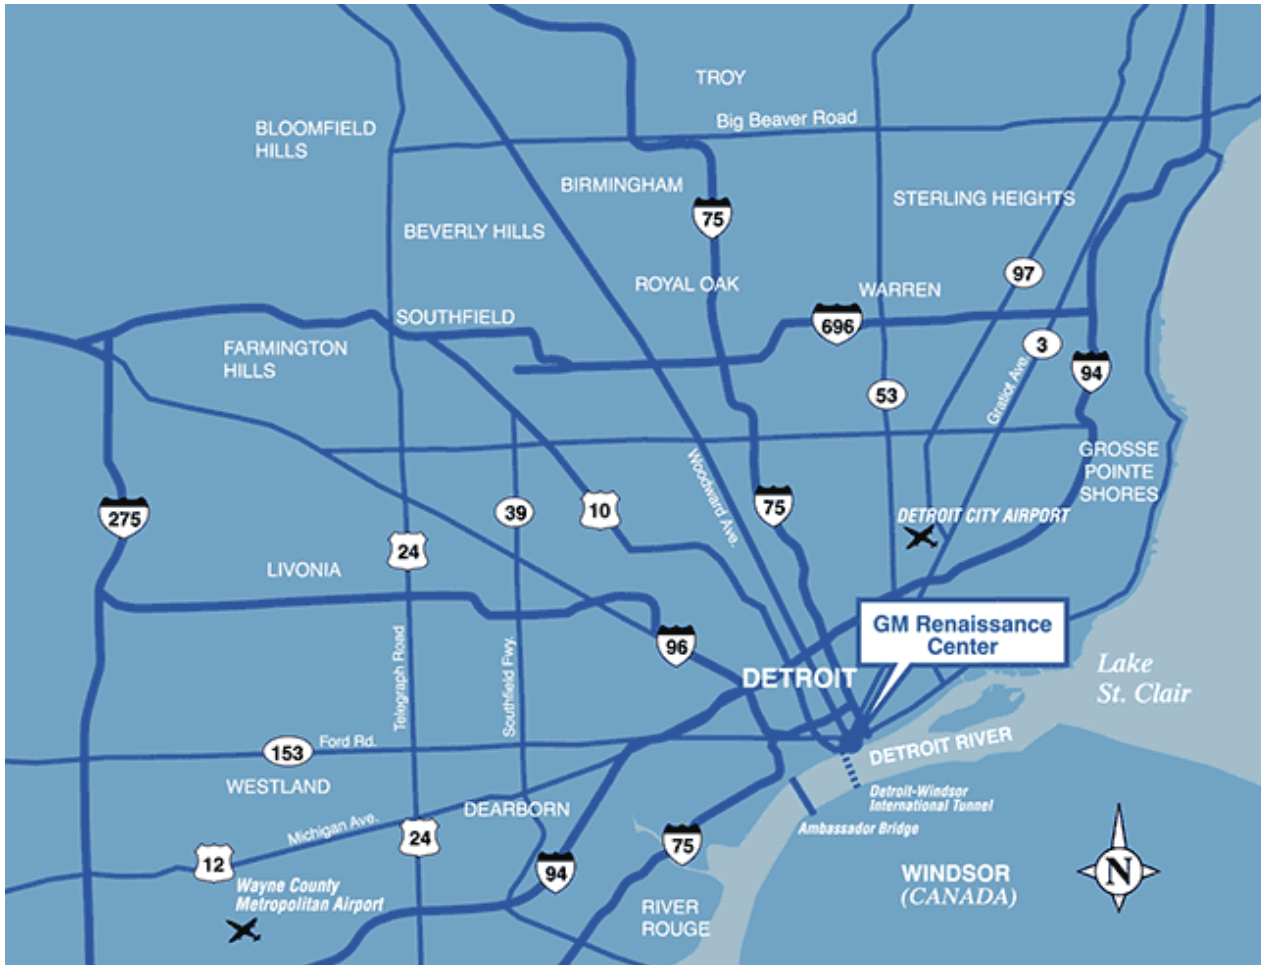

Renaissance Conference Center

Driving Map

Renaissance Conference Center | GM Renaissance Center | Tower 300 Level 2 | Detroit, MI 48243

P: 313.568.5700 F: 313.568.5710 www.renaissanceconferencecenter.com