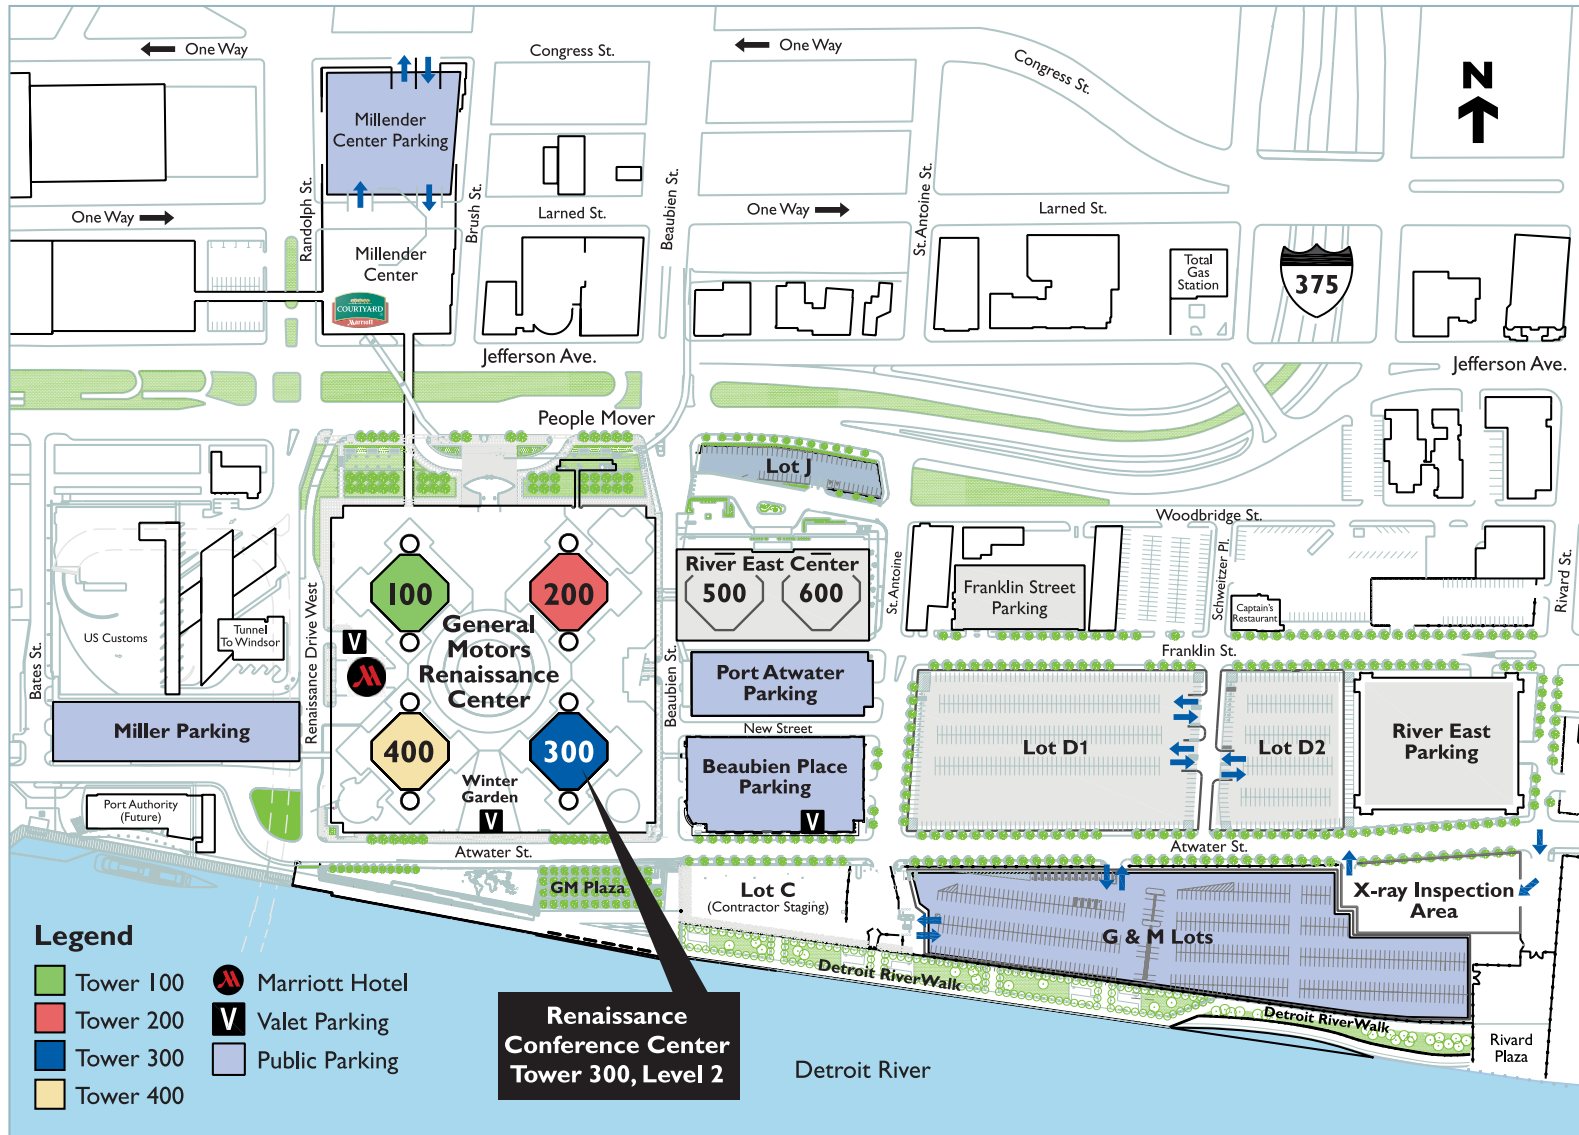

Renaissance Conference Center Parking Map

Renaissance Conference Center | GM Renaissance Center | Tower 300 Level 2 | Detroit, MI 48243

P: 313.568.5700 F: 313.568.5710 www.RenCenMeetings.com